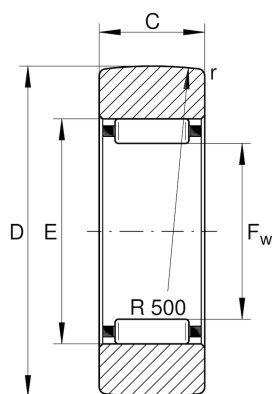

## RSTO17

Yoke type track roller

Schaeffler ID:  
0000542670000

Yoke type track rollers RSTO, without axial guidance, outer ring without ribs

#### Main Dimensions & Performance Data

D	40 mm	Outside diameter
$F_w$	22 mm	Under roller diameter
C	15.8 mm	Width, outer ring
$C_{r w}$	14,200 N	Basic dynamic load rating, radial
$C_{0r w}$	18,200 N	Basic static load rating, radial
$C_{ur w}$	2,550 N	Fatigue load limit, radial
$n_{DG}$	2,800 1/min	Speed on permanent grease lubrication
	93.85 g	Weight

#### Dimensions

E	29 mm	Raceway diameter outer ring
$r_{min}$	0.3 mm	Minimum chamfer dimension
R	500 mm	Radius of outer ring outside profile